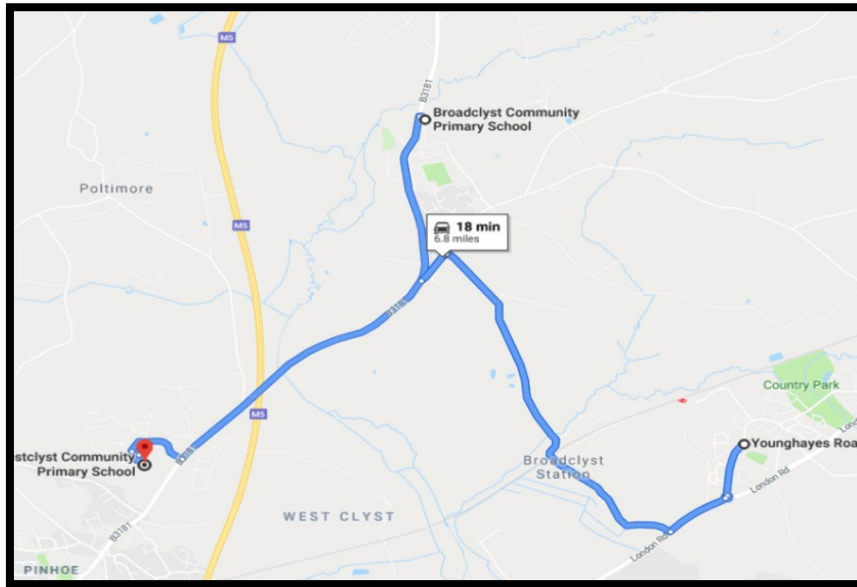

AM Bus Run 1 - A

Harringtons

Pinhoe Station Car Park

Drop off / Pick up Monkerton School

Drop off / Pick up Westclyst School

AM Bus Run 1 - B

Cranbrook

Clyst Honiton

Drop off / Pick up Monkerton School

Drop off / Pick up Westclyst School

Drop off / Pick up Broadclyst School

AM Bus Run 2 - A

Parkers Cross Lane

Langaton Lane / Langaton Gardens Bus Stop

Pinhoe Station Car Park

Drop off / Pick up Monkerton School

Drop off / Pick up Westclyst School

Drop off / Pick up Broadclyst School

AM Bus Run 2 - B

Langaton Lane / Langaton Gardens Bus Stop

Pinhoe Station Car Park

Po Lee Chinese Takeaway Car Park

AM Bus Run 3 - B

Pinhoe Station Car Park

Tithebarn Minerva

Drop off / Pick up Monkerton School

Drop off / Pick up Westclyst School