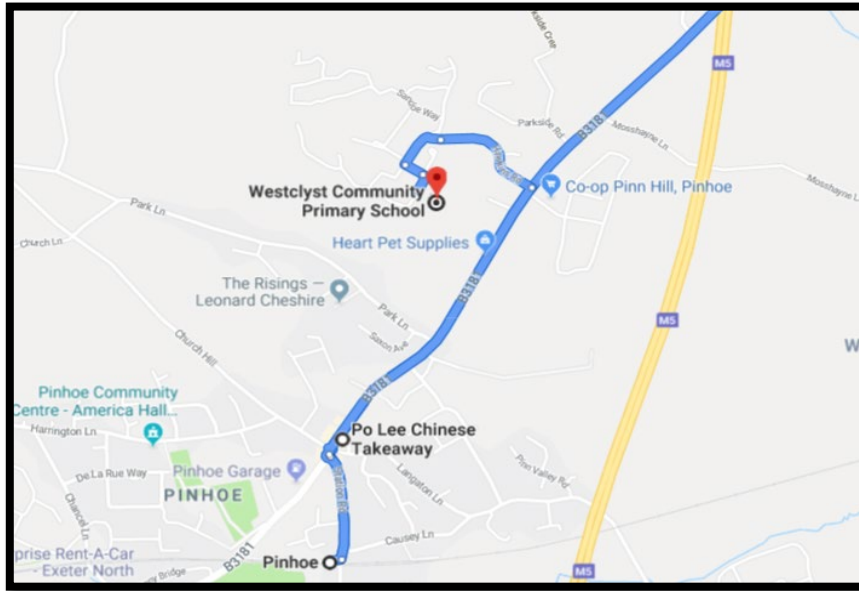

Drop off / Pick up Monkerton School

Drop off / Pick up Westclyst School

Drop off / Pick up Broadclyst School

AM Bus Run 2 - A

Parkers Cross Lane

Langaton Lane / Langaton Gardens Bus Stop

Pinhoe Station Car Park

Drop off / Pick up Monkerton School

Drop off / Pick up Westclyst School

Drop off / Pick up Broadclyst School

AM Bus Run 2 - B

Langaton Lane / Langaton Gardens Bus Stop

Pinhoe Station Car Park

Po Lee Chinese Takeaway Car Park

Drop off / Pick up Westclyst School

Drop off / Pick up Broadclyst School

AM Bus Run 3 - A

Pinhoe Station Car

Tithebarn Minerva

Drop off / Pick up Monkerton School

Drop off / Pick up Westclyst School

Drop off / Pick up Broadclyst School

AM Bus Run 3 - B

Pinhoe Station Car Park

Tithebarn Minerva

Drop off / Pick up Monkerton School

Drop off / Pick up Westclyst School