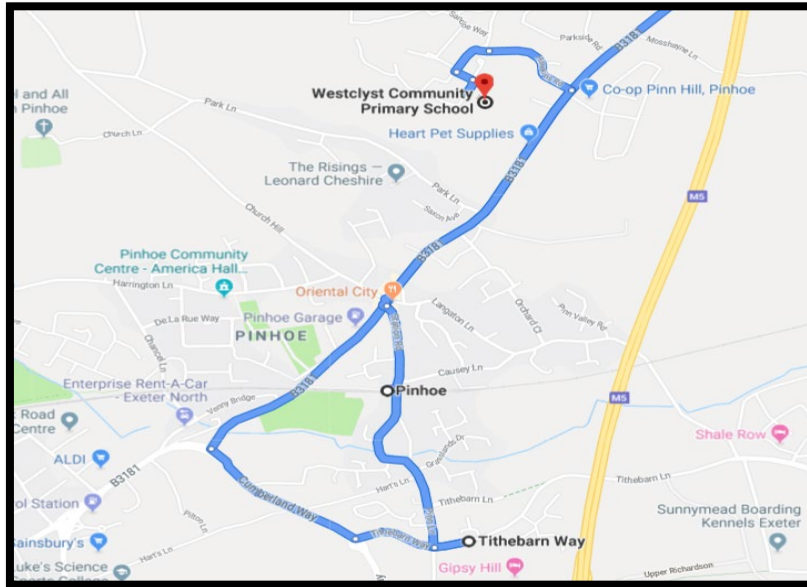

Drop off / Pick up Monkerton School

Drop off / Pick up Westclyst School

Drop off / Pick up Broadclyst School

AM Bus Run 2 - A

Parkers Cross Lane

Langaton Lane / Langaton Gardens Bus Stop

Pinhoe Station Car Park

Drop off / Pick up Monkerton School

Drop off / Pick up Westclyst School

Drop off / Pick up Broadclyst School

AM Bus Run 2 - B

Langaton Lane / Langaton Gardens Bus Stop

Pinhoe Station Car Park

Po Lee Chinese Takeaway Car Park

Drop off / Pick up Westclyst School

Drop off / Pick up Broadclyst School

AM Bus Run 3 - A

Pinhoe Station Car

Tithebarn Minerva

Drop off / Pick up Monkerton School

Drop off / Pick up Westclyst School

Drop off / Pick up Broadclyst School

AM Bus Run 3 - B

Pinhoe Station Car Park

Tithebarn Minerva

Drop off / Pick up Monkerton School

Drop off / Pick up Westclyst School