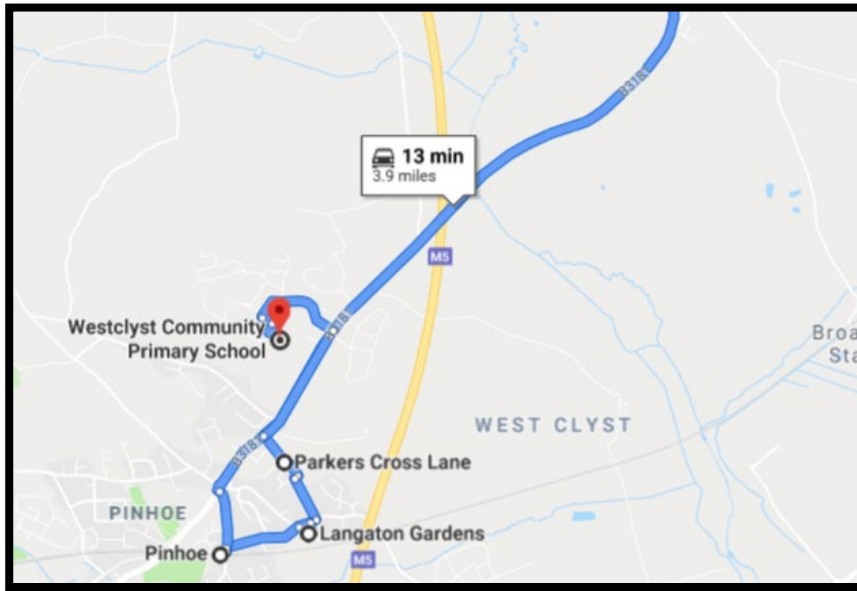

Drop off / Pick up Monkerton School

Drop off / Pick up Westclyst School

Drop off / Pick up Broadclyst School

AM Bus Run 2 - A

Parkers Cross Lane

Langaton Lane / Langaton Gardens Bus Stop

Pinhoe Station Car Park

Drop off / Pick up Monkerton School

Drop off / Pick up Westclyst School

Drop off / Pick up Broadclyst School

AM Bus Run 2 - B

Langaton Lane / Langaton Gardens Bus Stop

Pinhoe Station Car Park

Po Lee Chinese Takeaway Car Park

Drop off / Pick up Westclyst School

Drop off / Pick up Broadclyst School

AM Bus Run 3 - A

Pinhoe Station Car

Tithebarn Minerva

Drop off / Pick up Monkerton School

Drop off / Pick up Westclyst School

Drop off / Pick up Broadclyst School

AM Bus Run 3 - B

Pinhoe Station Car Park

Tithebarn Minerva

Drop off / Pick up Monkerton School

Drop off / Pick up Westclyst School