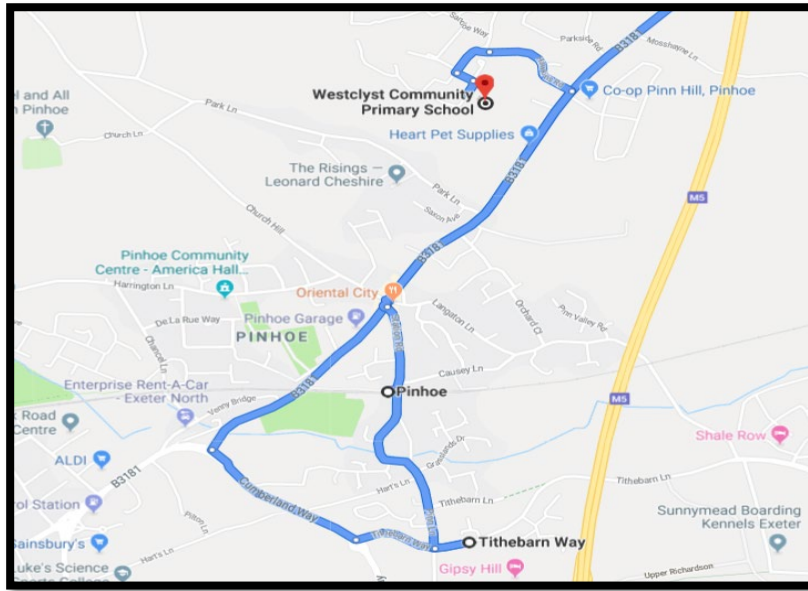

Drop off / Pick up Monkerton School

Drop off / Pick up Westclyst School

Drop off / Pick up Broadclyst School

AM Bus Run 2 - A

Parkers Cross Lane

Langaton Lane / Langaton Gardens Bus Stop

Pinhoe Station Car Park

Drop off / Pick up Monkerton School

Drop off / Pick up Westclyst School

Drop off / Pick up Broadclyst School

AM Bus Run 2 - B

Langaton Lane / Langaton Gardens Bus Stop

Pinhoe Station Car Park

Po Lee Chinese Takeaway Car Park

Drop off / Pick up Westclyst School

Drop off / Pick up Broadclyst School

AM Bus Run 3 - A

Pinhoe Station Car

Tithebarn Minerva

Drop off / Pick up Monkerton School

Drop off / Pick up Westclyst School

Drop off / Pick up Broadclyst School

AM Bus Run 3 - B

Pinhoe Station Car Park

Tithebarn Minerva

Drop off / Pick up Monkerton School

Drop off / Pick up Westclyst School