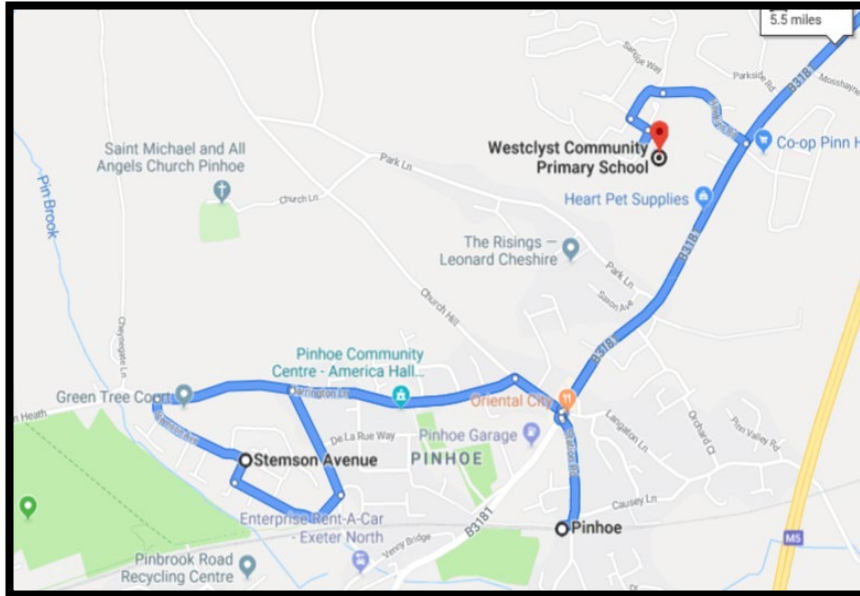

AM Bus Run 1 - A

Harringtons

Pinhoe Station Car Park

Drop off / Pick up Monkerton School

Drop off / Pick up Westclyst School

AM Bus Run 1 - B

Cranbrook

Clyst Honiton

Drop off / Pick up Monkerton School

Drop off / Pick up Westclyst School

Drop off / Pick up Broadclyst School

AM Bus Run 2 - A

Parkers Cross Lane

Langaton Lane / Langaton Gardens Bus Stop

Pinhoe Station Car Park

Drop off / Pick up Monkerton School

Drop off / Pick up Westclyst School

Drop off / Pick up Broadclyst School

AM Bus Run 2 - B

Langaton Lane / Langaton Gardens Bus Stop

Pinhoe Station Car Park

Po Lee Chinese Takeaway Car Park

AM Bus Run 3 - B

Pinhoe Station Car Park

Tithebarn Minerva

Drop off / Pick up Monkerton School

Drop off / Pick up Westclyst School