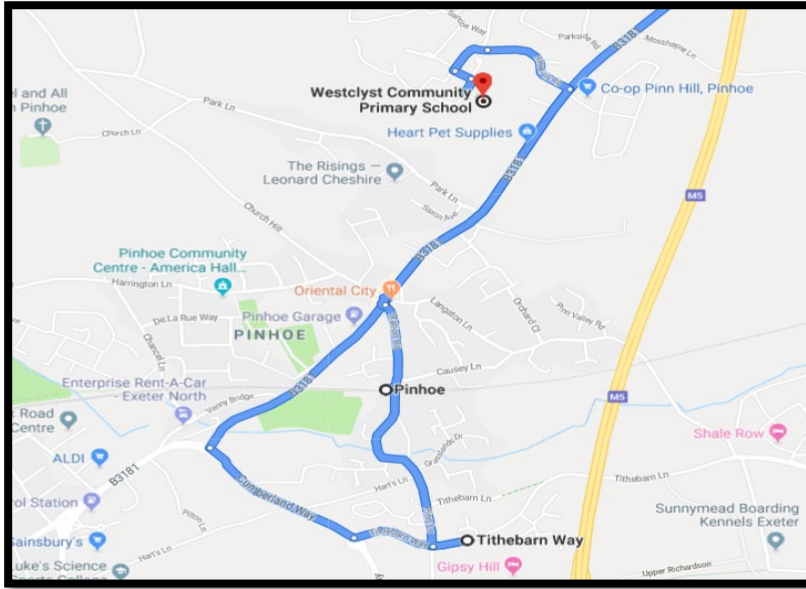

## PM Bus Run 2 - A

**Parkers Cross Lane**

**Langaton Lane / Langaton Gardens Bus Stop**

**Pinhoe Station Car Park**

# PM Bus Run 2 - B

Drop off / Pick up Westclyst School

Parkers Cross Lane

Langaton Lane / Langaton Gardens Bus Stop

Pinhoe Station Car Park

# PM Bus Run 3 - A

**Drop off / Pick up Westclyst School**

**Drop off / Pick up Monkerton School**

**Tithebarn Minerva**

**Pinhoe Station Car**

# PM Bus Run 3 - B

Drop off / Pick up Monkerton School

Tithebarn Minerva

Pinhoe Station Car Park