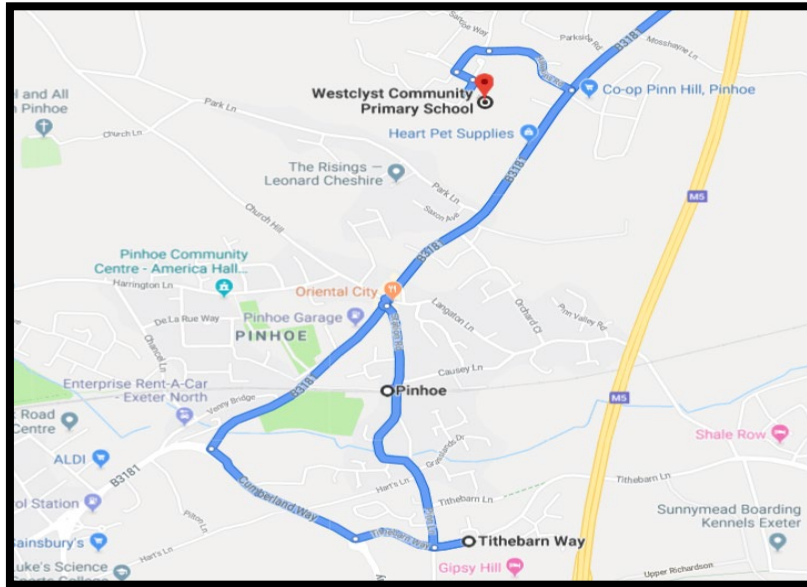

## PM Bus Run 2 - A

**Parkers Cross Lane**

**Langaton Lane / Langaton Gardens Bus Stop**

**Pinhoe Station Car Park**

# PM Bus Run 2 - B

Drop off / Pick up Westclyst School

Parkers Cross Lane

Langaton Lane / Langaton Gardens Bus Stop

Pinhoe Station Car Park

# PM Bus Run 3 - A

**Drop off / Pick up Westclyst School**

**Drop off / Pick up Monkerton School**

**Tithebarn Minerva**

**Pinhoe Station Car**

# PM Bus Run 3 - B

Drop off / Pick up Monkerton School

Tithebarn Minerva

Pinhoe Station Car Park