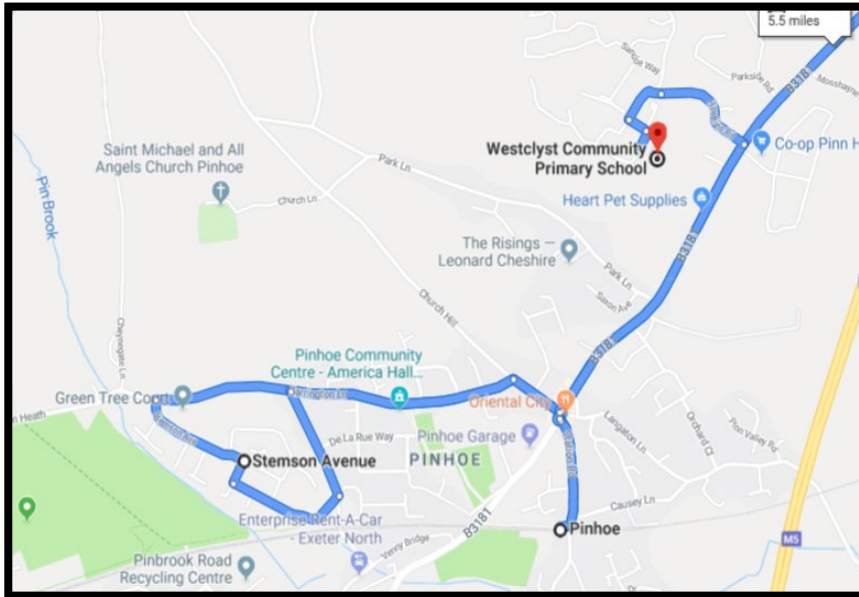

# PM Bus Run 1 - A

**Drop off / Pick up Westclyst School**

**Drop off / Pick up Monkerton School**

**Clyst Honiton**

**Cranbrook**

## PM Bus Run 2 - A

**Parkers Cross Lane**

**Langaton Lane / Langaton Gardens Bus Stop**

**Pinhoe Station Car Park**

# PM Bus Run 2 - B

Drop off / Pick up Westclyst School

Parkers Cross Lane

Langaton Lane / Langaton Gardens Bus Stop

Pinhoe Station Car Park

# PM Bus Run 3 - B

Drop off / Pick up Monkerton School

Tithebarn Minerva

Pinhoe Station Car Park