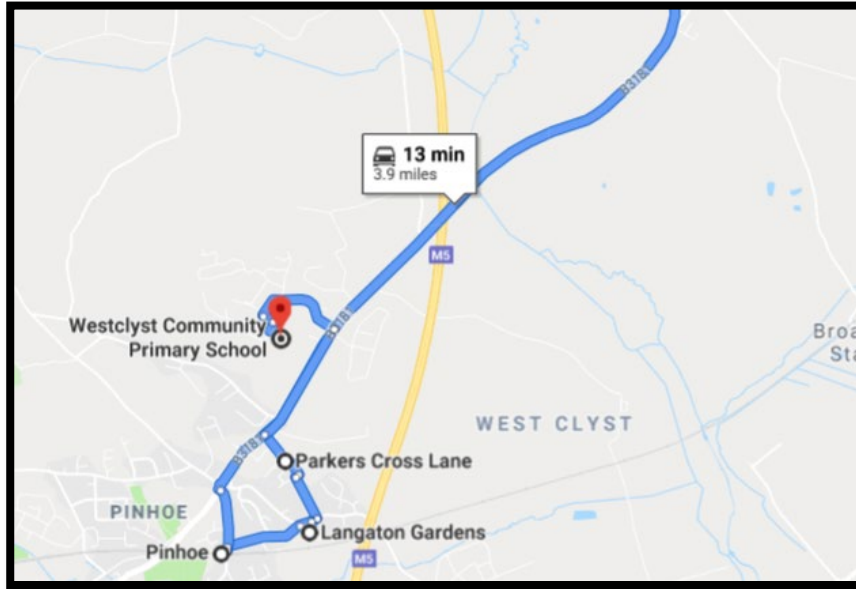

# PM Bus Run 1 - A

**Drop off / Pick up Westclyst School**

**Drop off / Pick up Monkerton School**

**Clyst Honiton**

**Cranbrook**

## PM Bus Run 2 - A

**Parkers Cross Lane**

**Langaton Lane / Langaton Gardens Bus Stop**

**Pinhoe Station Car Park**

# PM Bus Run 2 - B

Drop off / Pick up Westclyst School

Parkers Cross Lane

Langaton Lane / Langaton Gardens Bus Stop

Pinhoe Station Car Park

# PM Bus Run 3 - B

Drop off / Pick up Monkerton School

Tithebarn Minerva

Pinhoe Station Car Park