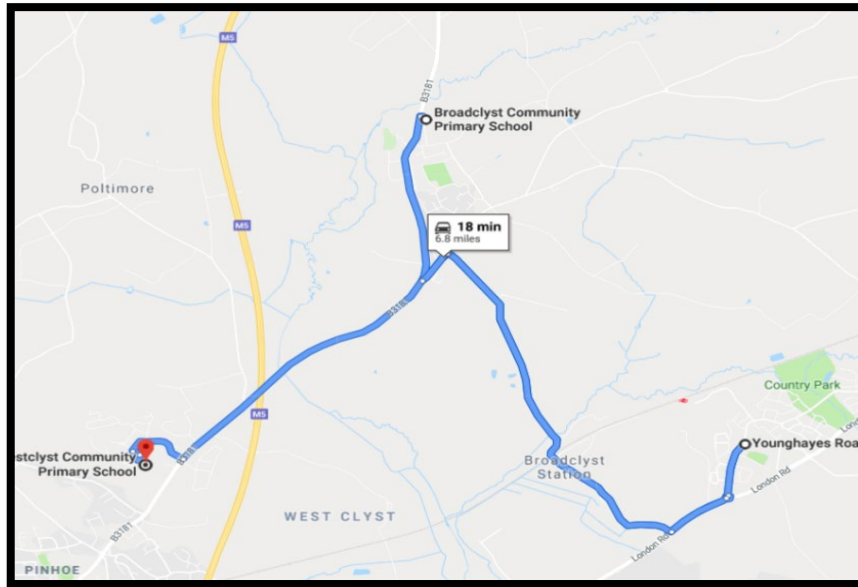

PM Bus Run 1 - B