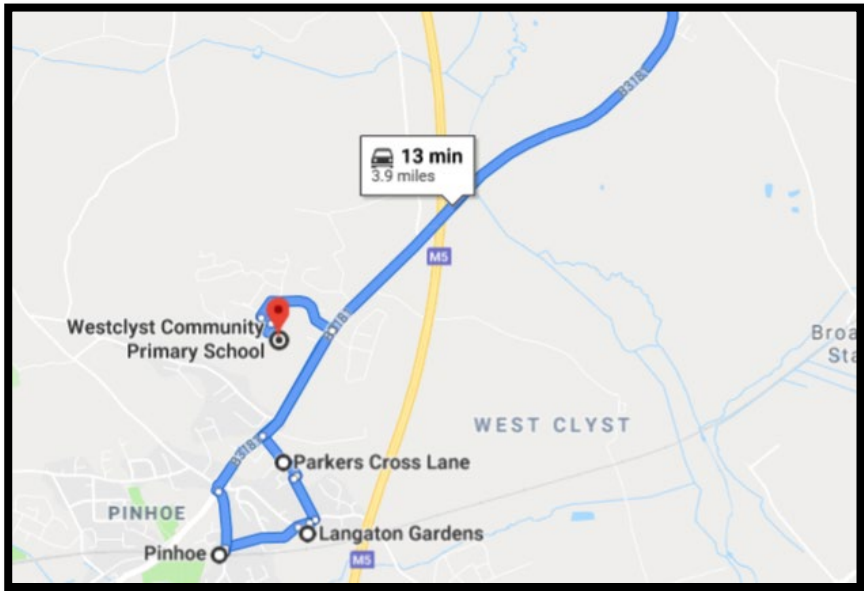

## PM Bus Run 2 - A

**Parkers Cross Lane**

**Langaton Lane / Langaton Gardens Bus Stop**

**Pinhoe Station Car Park**

# PM Bus Run 2 - B

Drop off / Pick up Westclyst School

Parkers Cross Lane

Langaton Lane / Langaton Gardens Bus Stop

Pinhoe Station Car Park

# PM Bus Run 3 - B

Drop off / Pick up Monkerton School

Tithebarn Minerva

Pinhoe Station Car Park