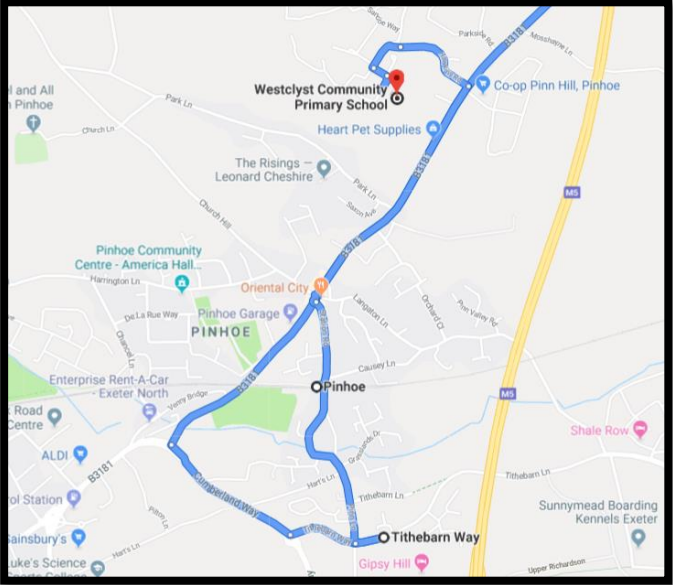

AM Bus Run 1 - A

Parkers Cross Lane

Langaton Lane / Langaton Gardens Bus Stop

Pinhoe Station Car Park

Drop off / Pick up Westclyst School

AM Bus Run 1 - B

Cranbrook

Drop off / Pick up Westclyst School

AM Bus Run 2 - A

Harringtons

Pinhoe Station Car Park

Drop off / Pick up Westclyst School

AM Bus Run 2 – B

Pinhoe Station Car Park

Po Lee Chinese Takeaway Car Park

Drop off / Pick up Westclyst School

AM Bus Run 3 - A

Tithebarn

Pinhoe Station Car Park

Drop off / Pick up Westclyst School