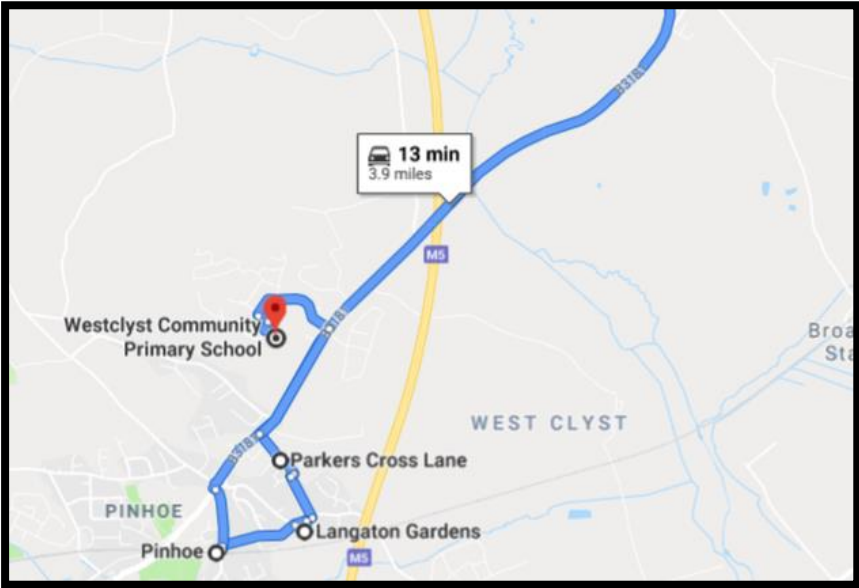

AM Bus Run 1 - A

Parkers Cross Lane

Langaton Lane / Langaton Gardens Bus Stop

Pinhoe Station Car Park

Drop off / Pick up Westclyst School

AM Bus Run 1 - B

Cranbrook

Drop off / Pick up Westclyst School

AM Bus Run 2 - A

Harringtons

Pinhoe Station Car Park

Drop off / Pick up Westclyst School

AM Bus Run 2 – B

Pinhoe Station Car Park

Po Lee Chinese Takeaway Car Park

Drop off / Pick up Westclyst School

AM Bus Run 3 - A

Tithebarn

Pinhoe Station Car Park

Drop off / Pick up Westclyst School