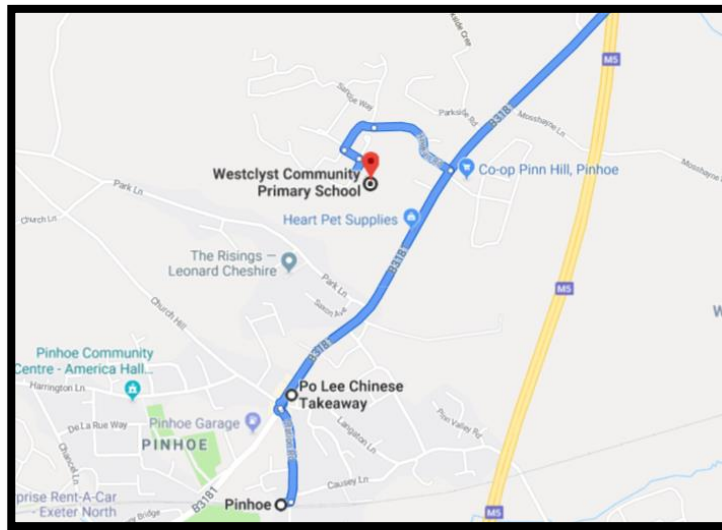

AM Bus Run 1 - A

Parkers Cross Lane

Langaton Lane / Langaton Gardens Bus Stop

Pinhoe Station Car Park

Drop off / Pick up Westclyst School

AM Bus Run 1 - B

Cranbrook

Drop off / Pick up Westclyst School

AM Bus Run 2 - A

Harringtons

Pinhoe Station Car Park

Drop off / Pick up Westclyst School

AM Bus Run 2 – B

Pinhoe Station Car Park

Po Lee Chinese Takeaway Car Park

Drop off / Pick up Westclyst School

AM Bus Run 3 - A

Tithebarn

Pinhoe Station Car Park

Drop off / Pick up Westclyst School