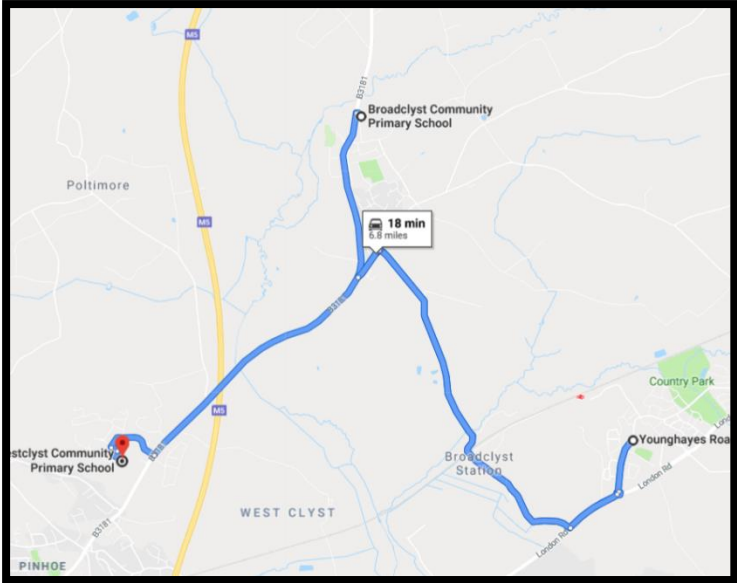

AM Bus Run 1 - A

Parkers Cross Lane

Langaton Lane / Langaton Gardens Bus Stop

Pinhoe Station Car Park

Drop off / Pick up Westclyst School

AM Bus Run 1 - B

Cranbrook

Drop off / Pick up Westclyst School

AM Bus Run 2 - A

Harringtons

Pinhoe Station Car Park

Drop off / Pick up Westclyst School

AM Bus Run 2 – B

Pinhoe Station Car Park

Po Lee Chinese Takeaway Car Park

Drop off / Pick up Westclyst School

AM Bus Run 3 - A

Tithebarn

Pinhoe Station Car Park

Drop off / Pick up Westclyst School