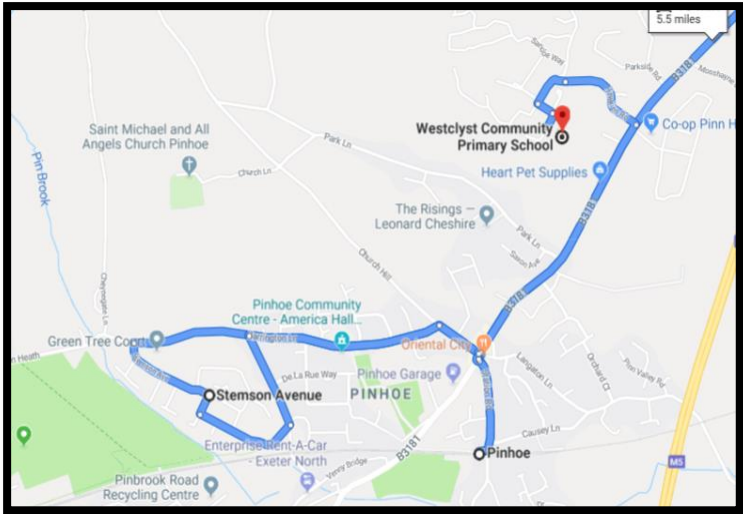

AM Bus Run 1 - A

Parkers Cross Lane

Langaton Lane / Langaton Gardens Bus Stop

Pinhoe Station Car Park

Drop off / Pick up Westclyst School

AM Bus Run 1 - B

Cranbrook

Drop off / Pick up Westclyst School

AM Bus Run 2 - A

Harringtons

Pinhoe Station Car Park

Drop off / Pick up Westclyst School

AM Bus Run 2 – B

Pinhoe Station Car Park

Po Lee Chinese Takeaway Car Park

Drop off / Pick up Westclyst School

AM Bus Run 3 - A

Tithebarn

Pinhoe Station Car Park

Drop off / Pick up Westclyst School