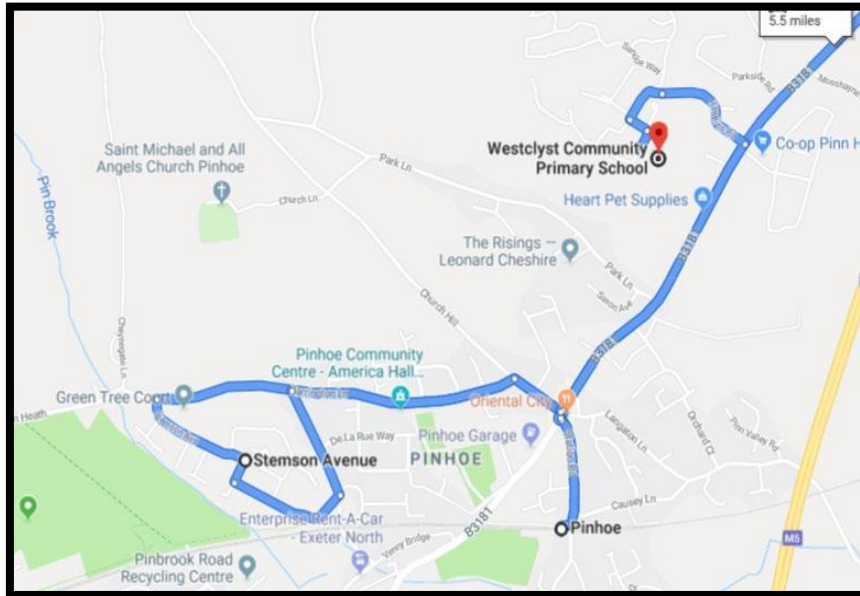

AM Bus Run 1 - A

Harringtons

Pinhoe Station Car Park

Drop off / Pick up Monkerton School

Drop off / Pick up Westclyst School

AM Bus Run 1 - B

Cranbrook

Clyst Honiton

Drop off / Pick up Monkerton School

Drop off / Pick up Westclyst School

Drop off / Pick up Broadclyst School

AM Bus Run 2 - A

Parkers Cross Lane

Langaton Lane / Langaton Gardens Bus Stop

Pinhoe Station Car Park

Drop off / Pick up Monkerton School

Drop off / Pick up Westclyst School

Drop off / Pick up Broadclyst School

AM Bus Run 2 - B

Langaton Lane / Langaton Gardens Bus Stop

Pinhoe Station Car Park

Po Lee Chinese Takeaway Car Park

AM Bus Run 3 - B

Pinhoe Station Car Park

Tithebarn Minerva

Drop off / Pick up Monkerton School

Drop off / Pick up Westclyst School