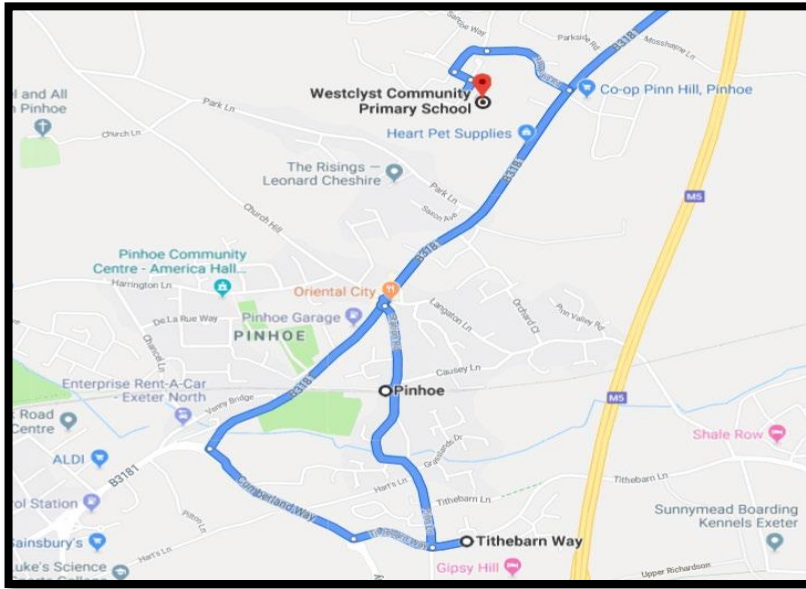

Drop off / Pick up Monkerton School

Drop off / Pick up Westclyst School

Drop off / Pick up Broadclyst School

AM Bus Run 2 - A

Parkers Cross Lane

Langaton Lane / Langaton Gardens Bus Stop

Pinhoe Station Car Park

Drop off / Pick up Monkerton School

Drop off / Pick up Westclyst School

Drop off / Pick up Broadclyst School

AM Bus Run 2 - B

Langaton Lane / Langaton Gardens Bus Stop

Pinhoe Station Car Park

Po Lee Chinese Takeaway Car Park

Drop off / Pick up Westclyst School

Drop off / Pick up Broadclyst School

AM Bus Run 3 - A

Pinhoe Station Car

Tithebarn Minerva

Drop off / Pick up Monkerton School

Drop off / Pick up Westclyst School

Drop off / Pick up Broadclyst School

AM Bus Run 3 - B

Pinhoe Station Car Park

Tithebarn Minerva

Drop off / Pick up Monkerton School

Drop off / Pick up Westclyst School