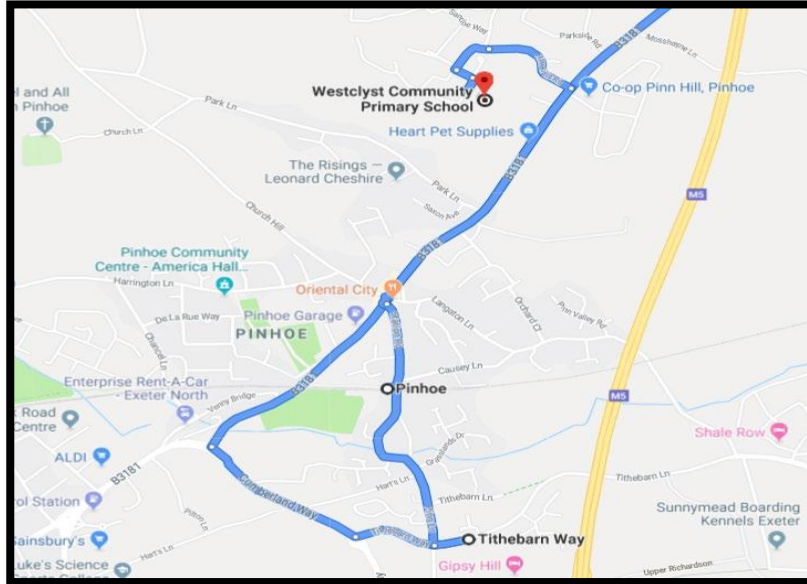

Drop off / Pick up Monkerton School

Drop off / Pick up Westclyst School

Drop off / Pick up Broadclyst School

AM Bus Run 2 - A

Parkers Cross Lane

Langaton Lane / Langaton Gardens Bus Stop

Pinhoe Station Car Park

Drop off / Pick up Monkerton School

Drop off / Pick up Westclyst School

Drop off / Pick up Broadclyst School

AM Bus Run 2 - B

Langaton Lane / Langaton Gardens Bus Stop

Pinhoe Station Car Park

Po Lee Chinese Takeaway Car Park

Drop off / Pick up Westclyst School

Drop off / Pick up Broadclyst School

AM Bus Run 3 - A

Pinhoe Station Car

Tithebarn Minerva

Drop off / Pick up Monkerton School

Drop off / Pick up Westclyst School

Drop off / Pick up Broadclyst School

AM Bus Run 3 - B

Pinhoe Station Car Park

Tithebarn Minerva

Drop off / Pick up Monkerton School

Drop off / Pick up Westclyst School