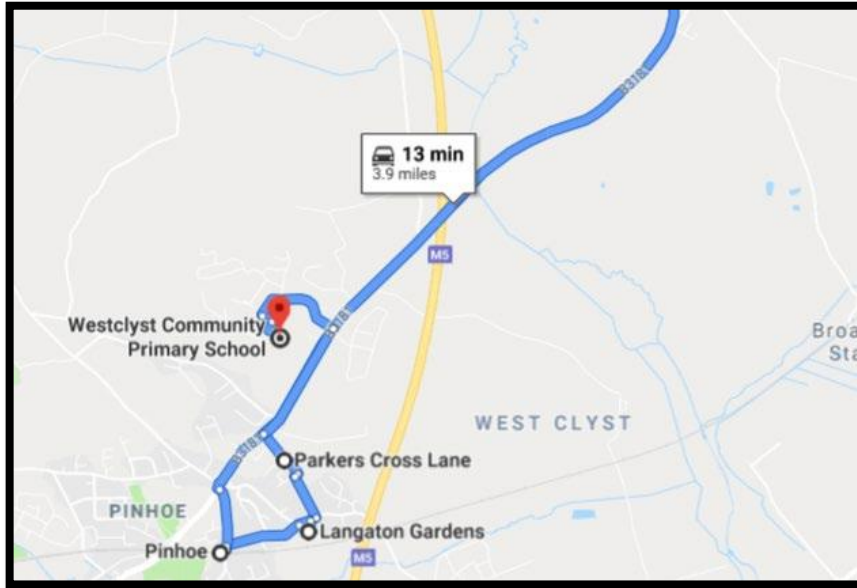

Drop off / Pick up Monkerton School

Drop off / Pick up Westclyst School

Drop off / Pick up Broadclyst School

AM Bus Run 2 - A

Parkers Cross Lane

Langaton Lane / Langaton Gardens Bus Stop

Pinhoe Station Car Park

Drop off / Pick up Monkerton School

Drop off / Pick up Westclyst School

Drop off / Pick up Broadclyst School

AM Bus Run 2 - B

Langaton Lane / Langaton Gardens Bus Stop

Pinhoe Station Car Park

Po Lee Chinese Takeaway Car Park

Drop off / Pick up Westclyst School

Drop off / Pick up Broadclyst School

AM Bus Run 3 - A

Pinhoe Station Car

Tithebarn Minerva

Drop off / Pick up Monkerton School

Drop off / Pick up Westclyst School

Drop off / Pick up Broadclyst School

AM Bus Run 3 - B

Pinhoe Station Car Park

Tithebarn Minerva

Drop off / Pick up Monkerton School

Drop off / Pick up Westclyst School