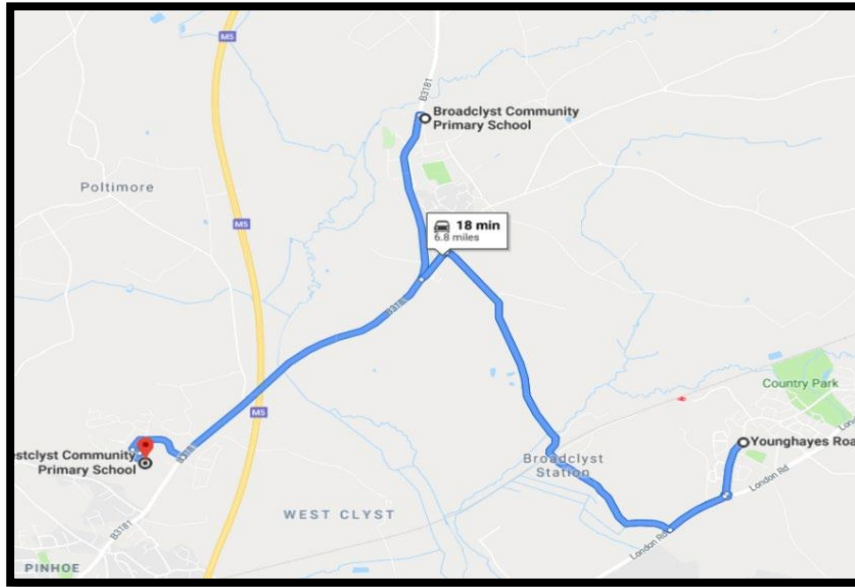

AM Bus Run 1 - A

Harringtons

Pinhoe Station Car Park

Drop off / Pick up Monkerton School

Drop off / Pick up Westclyst School

AM Bus Run 1 - B

Cranbrook

Clyst Honiton

Drop off / Pick up Monkerton School

Drop off / Pick up Westclyst School

Drop off / Pick up Broadclyst School

AM Bus Run 2 - A

Parkers Cross Lane

Langaton Lane / Langaton Gardens Bus Stop

Pinhoe Station Car Park

Drop off / Pick up Monkerton School

Drop off / Pick up Westclyst School

Drop off / Pick up Broadclyst School

AM Bus Run 2 - B

Langaton Lane / Langaton Gardens Bus Stop

Pinhoe Station Car Park

Po Lee Chinese Takeaway Car Park

AM Bus Run 3 - B

Pinhoe Station Car Park

Tithebarn Minerva

Drop off / Pick up Monkerton School

Drop off / Pick up Westclyst School