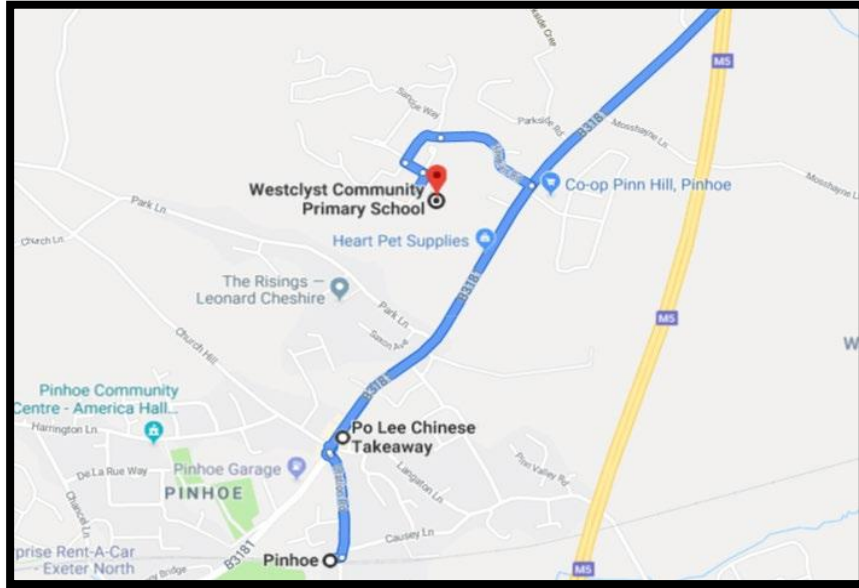

Drop off / Pick up Monkerton School

Drop off / Pick up Westclyst School

Drop off / Pick up Broadclyst School

AM Bus Run 2 - A

Parkers Cross Lane

Langaton Lane / Langaton Gardens Bus Stop

Pinhoe Station Car Park

Drop off / Pick up Monkerton School

Drop off / Pick up Westclyst School

Drop off / Pick up Broadclyst School

AM Bus Run 2 - B

Langaton Lane / Langaton Gardens Bus Stop

Pinhoe Station Car Park

Po Lee Chinese Takeaway Car Park

Drop off / Pick up Westclyst School

Drop off / Pick up Broadclyst School

AM Bus Run 3 - A

Pinhoe Station Car

Tithebarn Minerva

Drop off / Pick up Monkerton School

Drop off / Pick up Westclyst School

Drop off / Pick up Broadclyst School

AM Bus Run 3 - B

Pinhoe Station Car Park

Tithebarn Minerva

Drop off / Pick up Monkerton School

Drop off / Pick up Westclyst School